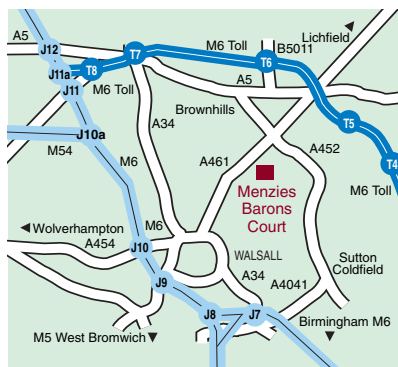

# Location

**Road:** From North West - leave M6 at J12 - take A5 to Brownhills through Cannock. At roundabout with A461, turn right onto the A461. The hotel is located on the left after approx. three miles.

From the North East - leave M42 at J10 and take A5 to Brownhills. Continue on A5 for about 12 miles, turning left at roundabout onto A461 to Walsall. The hotel is located on the left after approx. three miles.

From South West and South East - leave M6 at J7, take the A34 towards Walsall, follow the A4148 ring road. At roundabout with A461 junction, turn right onto A461 to Lichfield. The hotel is located on the right after approx. three miles.

- NEC
- Lichfield
- Cadbury World
- Drayton Manor Park and Zoo