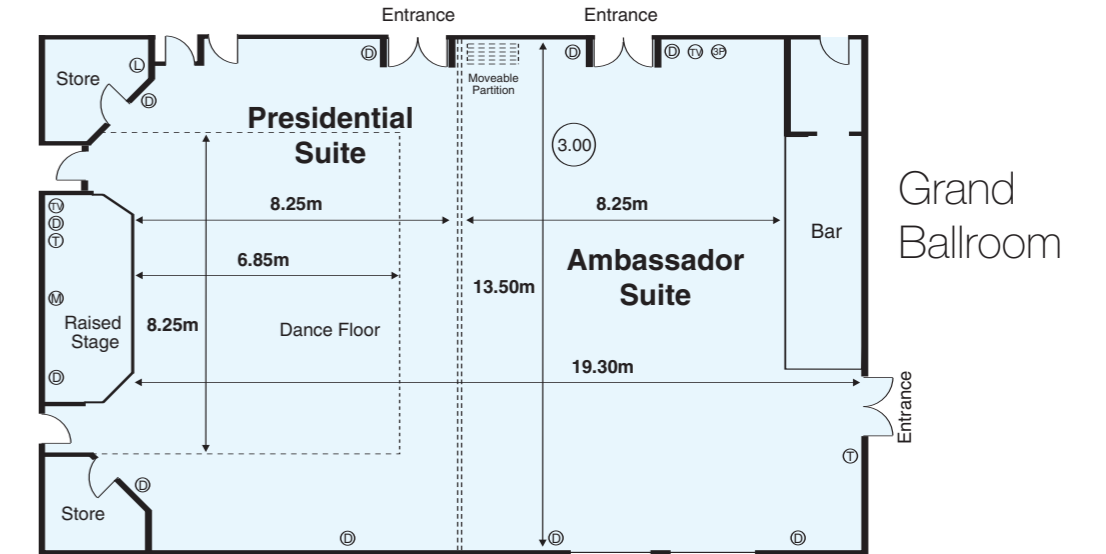

## Facilities

- 128 en-suite bedrooms including family and executive rooms
- Brasserie restaurant
- Cocktail bar
- 7 function rooms
- Wifi access
- Lagoon pool
- Jacuzzi
- 9 hole junior/practice golf course
- Car parking

# Conference & Events

With seven function suites ranging from dedicated boardrooms to a suite seating up to 300 delegates the Menzies Irvine can accommodate a wide range of meeting and private dining requirements.

ROOM NAME	GRAND BALLROOM	AMBASSADOR SUITE	PRESIDENTIAL SUITE	IRVINE SUITE	MENZIES SUITE	BAR SUITE	ANNICK SUITE
DIMENSIONS (in metres)							
Length	19.30	13.50	13.50	11.00	7.94	5.50	5.40
Width	13.50	8.25	8.25	5.15	5.25	3.80	3.80
Height	3.00	3.00	3.00	2.35	3.10	2.38	2.40
Area	260	111	111	57	42	21	20
CAPACITIES							
Theatre style	280	120	120	50	40	20	20
Boardroom	100	60	60	30	25	15	15
U-Shape	-	45	45	20	18	12	12
Cabaret	250	60	60	30	32	10	10
Reception	300	150	150	30	50	30	30
Dinner	220	60	60	40	40	10	10
TECHNICAL INFORMATION							
Natural Daylight	NO	NO	NO	NO	YES	NO	NO
Blackout	YES	YES	YES	YES	YES	YES	YES
Air Conditioning	NO	NO	NO	YES	NO	YES	YES