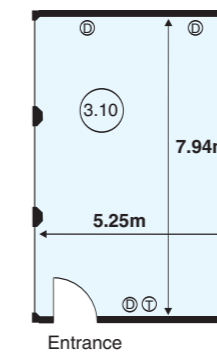

# Conference & Events

With seven function suites ranging from dedicated boardrooms to a suite seating up to 300 delegates the Menzies Irvine can accommodate a wide range of meeting and private dining requirements.

ROOM NAME	GRAND BALLROOM	AMBASSADOR SUITE	PRESIDENTIAL SUITE	IRVINE SUITE	MENZIES SUITE	BAR SUITE	ANNICK SUITE
DIMENSIONS (in metres)							
Length	19.30	13.50	13.50	11.00	7.94	5.50	5.40
Width	13.50	8.25	8.25	5.15	5.25	3.80	3.80
Height	3.00	3.00	3.00	2.35	3.10	2.38	2.40
Area	260	111	111	57	42	21	20
CAPACITIES							
Theatre style	280	120	120	50	40	20	20
Boardroom	100	60	60	30	25	15	15
U-Shape	-	45	45	20	18	12	12
Cabaret	250	60	60	30	32	10	10
Reception	300	150	150	30	50	30	30
Dinner	220	60	60	40	40	10	10
TECHNICAL INFORMATION							
Natural Daylight	NO	NO	NO	NO	YES	NO	NO
Blackout	YES	YES	YES	YES	YES	YES	YES
Air Conditioning	NO	NO	NO	YES	NO	YES	YES