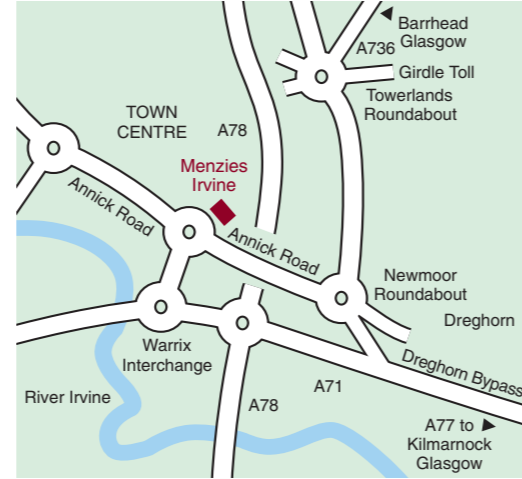

Location

Facilities

- 128 en-suite bedrooms including family and executive rooms
- Brasserie restaurant
- Cocktail bar
- 7 function rooms
- Wifi access
- Lagoon pool
- Jacuzzi
- 9 hole junior/practice golf course
- Car parking

For detailed directions please visit our website www.menzieshotels.co.uk

MenziesIrvine

46 Annick Road • Irvine • Ayrshire • KA11 4LD
Tel: 01294 274 272 • Fax: 01294 277 287
Email: irvine@menzieshotels.co.uk