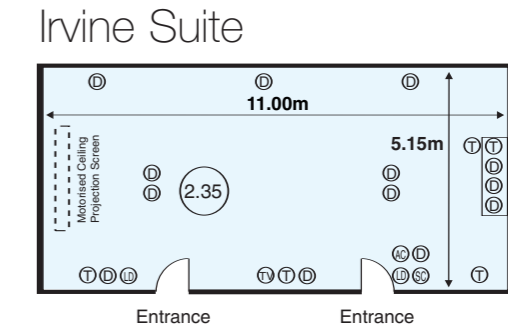

# Conference & Events

With seven function suites ranging from dedicated boardrooms to a suite seating up to 300 delegates the Menzies Irvine can accommodate a wide range of meeting and private dining requirements.

ROOM NAME	GRAND BALLROOM	AMBASSADOR SUITE	PRESIDENTIAL SUITE	IRVINE SUITE	MENZIES SUITE	BAR SUITE	ANNICK SUITE
DIMENSIONS (in metres)							
Length	19.30	13.50	13.50	11.00	7.94	5.50	5.40
Width	13.50	8.25	8.25	5.15	5.25	3.80	3.80
Height	3.00	3.00	3.00	2.35	3.10	2.38	2.40
Area	260	111	111	57	42	21	20
CAPACITIES							
Theatre style	280	120	120	50	40	20	20
Boardroom	100	60	60	30	25	15	15
U-Shape	-	45	45	20	18	12	12
Cabaret	250	60	60	30	32	10	10
Reception	300	150	150	30	50	30	30
Dinner	220	60	60	40	40	10	10
TECHNICAL INFORMATION							
Natural Daylight	NO	NO	NO	NO	YES	NO	NO
Blackout	YES	YES	YES	YES	YES	YES	YES
Air Conditioning	NO	NO	NO	YES	NO	YES	YES

Menzies Suite

Irvine Suite

- (D) Double Powerpoint
- (T) Telephone
- (TV) TV Aerial Point
- (3P) 3 Phase Power
- (LD) Light Dimming Switch
- (L) Light Switch
- (M) Microphone Socket
- (AC) Air Conditioning Control
- (SC) Ceiling Screen Control
- (0.00) Ceiling Height