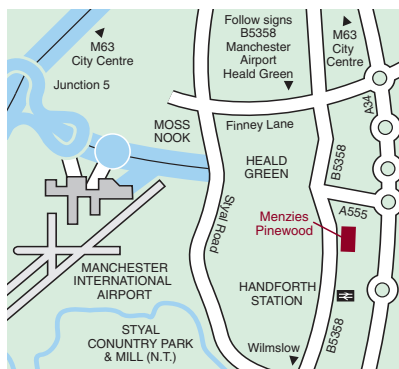

Location

Road: From M60 junction 3, follow A34 to Cheadle for approximately 3 miles, through 2 roundabouts. At 3rd roundabout take 3rd exit onto A555 to end (approximately 0.5 miles). Turn left and the Menzies Pinewood hotel is 100 yards on left. There is a brown tourist information sign to follow from A34. 120 car parking spaces are available at no additional charge for the duration of your stay.

Rail: Handforth station is a 10 minute walk away.

Air: Manchester International Airport is approximately 4.7 miles away.

MenziesPinewood

Nr. MANCHESTER AIRPORT

MenziesPinewood

180 Wilmslow Road • Handforth
Manchester • SK9 3LG

- Corporate Travel
- Meetings and Events
- Weddings and Celebrations
- Leisure Breaks
- Airport Stopovers

The Hotel

The Menzies Pinewood is located close to Manchester Airport, the M6, M56 and M63. Offering an extensive range of facilities the hotel is the obvious choice for airport stopovers and is perfectly placed for both business and leisure.

Leisure Time

Menzies Pinewood's close proximity to Manchester Airport and easy access to the motorway network makes it the ideal choice for airport stopovers, the city of Manchester and the beautiful Cheshire countryside.